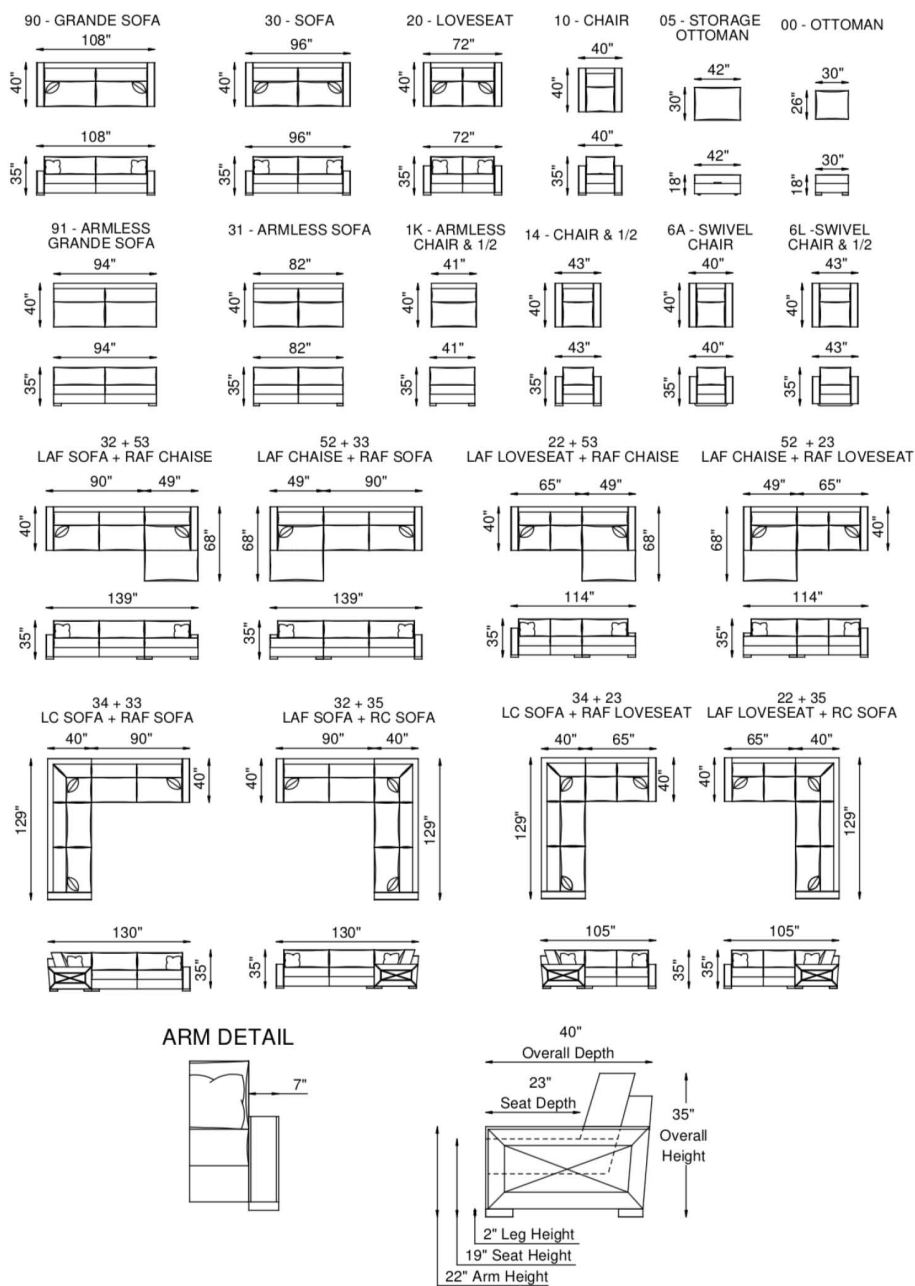

Uptown Cowboy

At Eleanor Rigby Home you can choose from our curated range of fabrics and leathers or provide your own. We offer a range of customization options, from hand-stitched leather to hand-finished treatments, metal and wood finishes. We welcome client specific designs and offer in-house design support and hands-on oversight throughout every phase of production. Visit Eleanorrigbyhome.com to see all options and to our customer service link for questions.