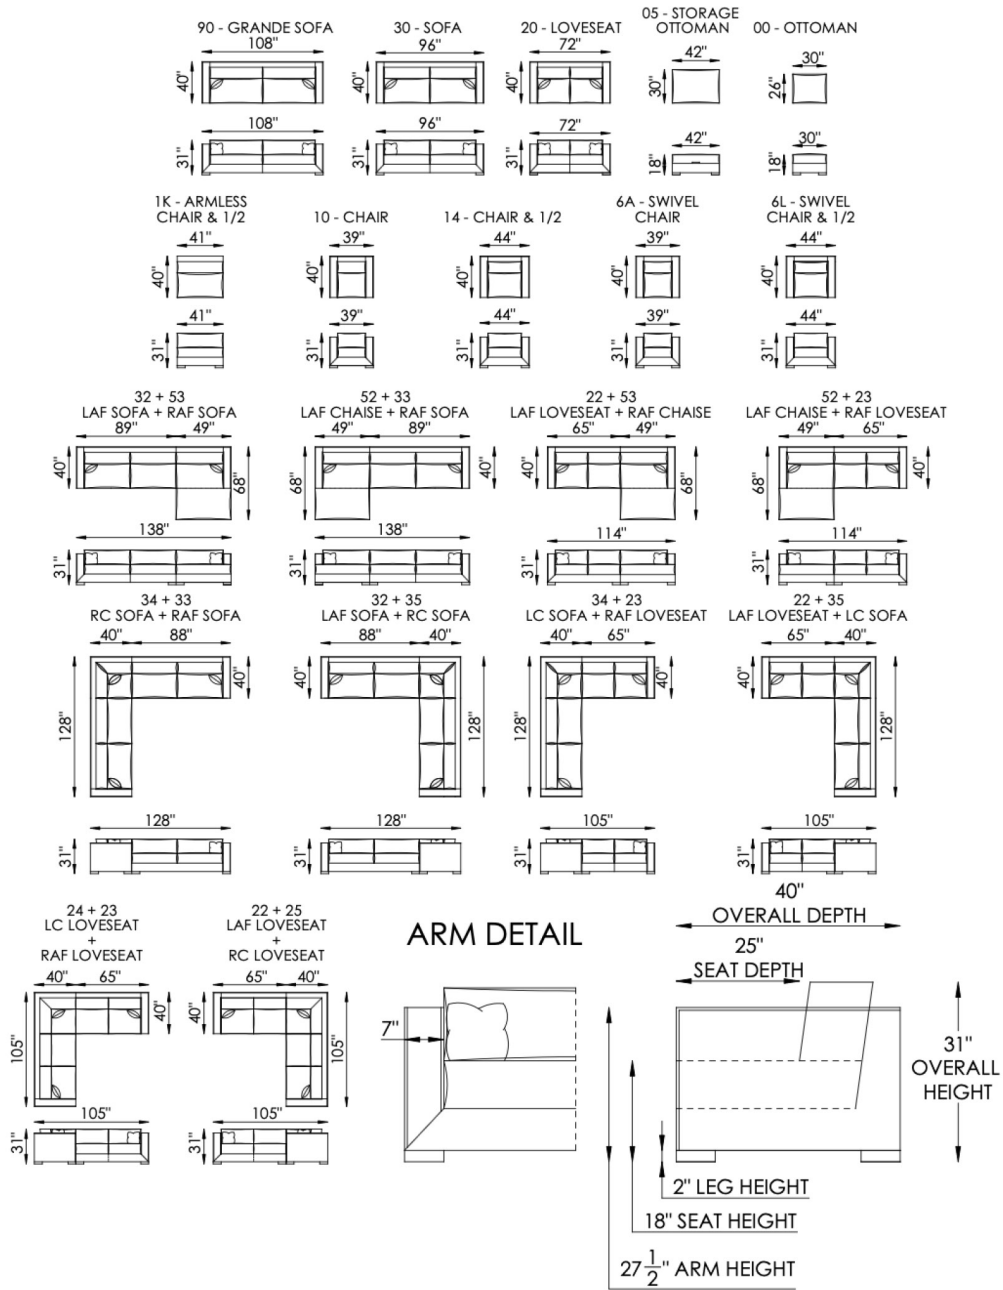

Urbano

At Eleanor Rigby Home you can choose from our curated range of fabrics and leathers or provide your own. We offer a range of customization options, from hand-stitched leather to had-finished treatments, metal and wood finishes. We welcome client specific designs and offer in-house design support and hands-on oversight throughout every phase of production. Visit eleanorrigbyhome.com to see all options and our customer service link for questions.