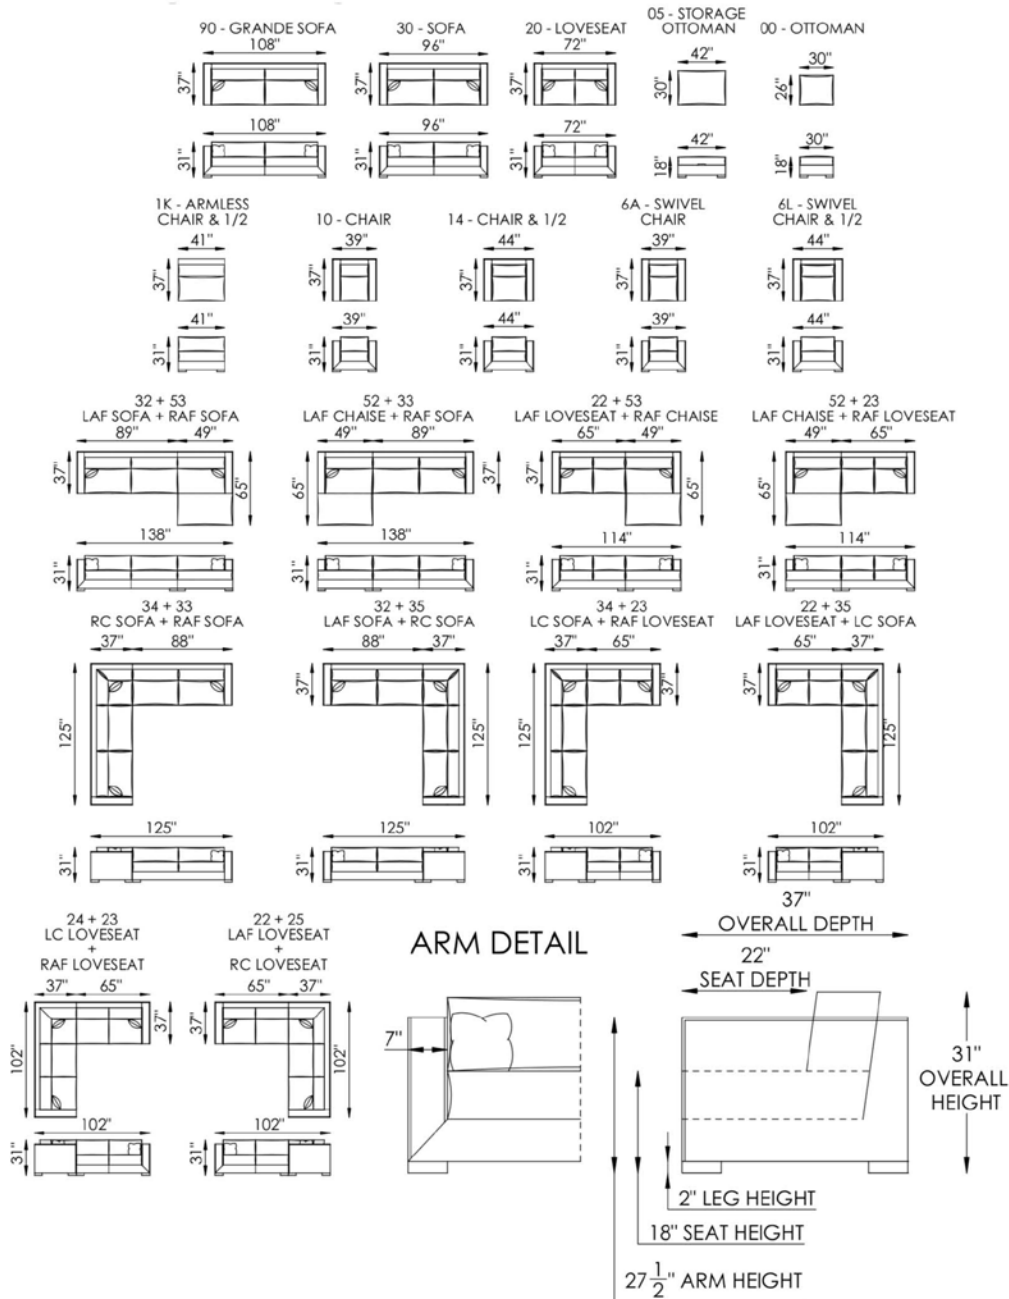

Urbano

At Eleanor Rigby Home you can choose from our curated range of fabrics and leathers or provide your own. We offer a range of customization options, from hand-stitched leather to hand-finished treatments, metal and wood finishes. We welcome client specific designs and offer in-house design support and hands-on oversight throughout every phase of production. Visit eleanorrigbyhome.com to see all options and our customer service link for questions.