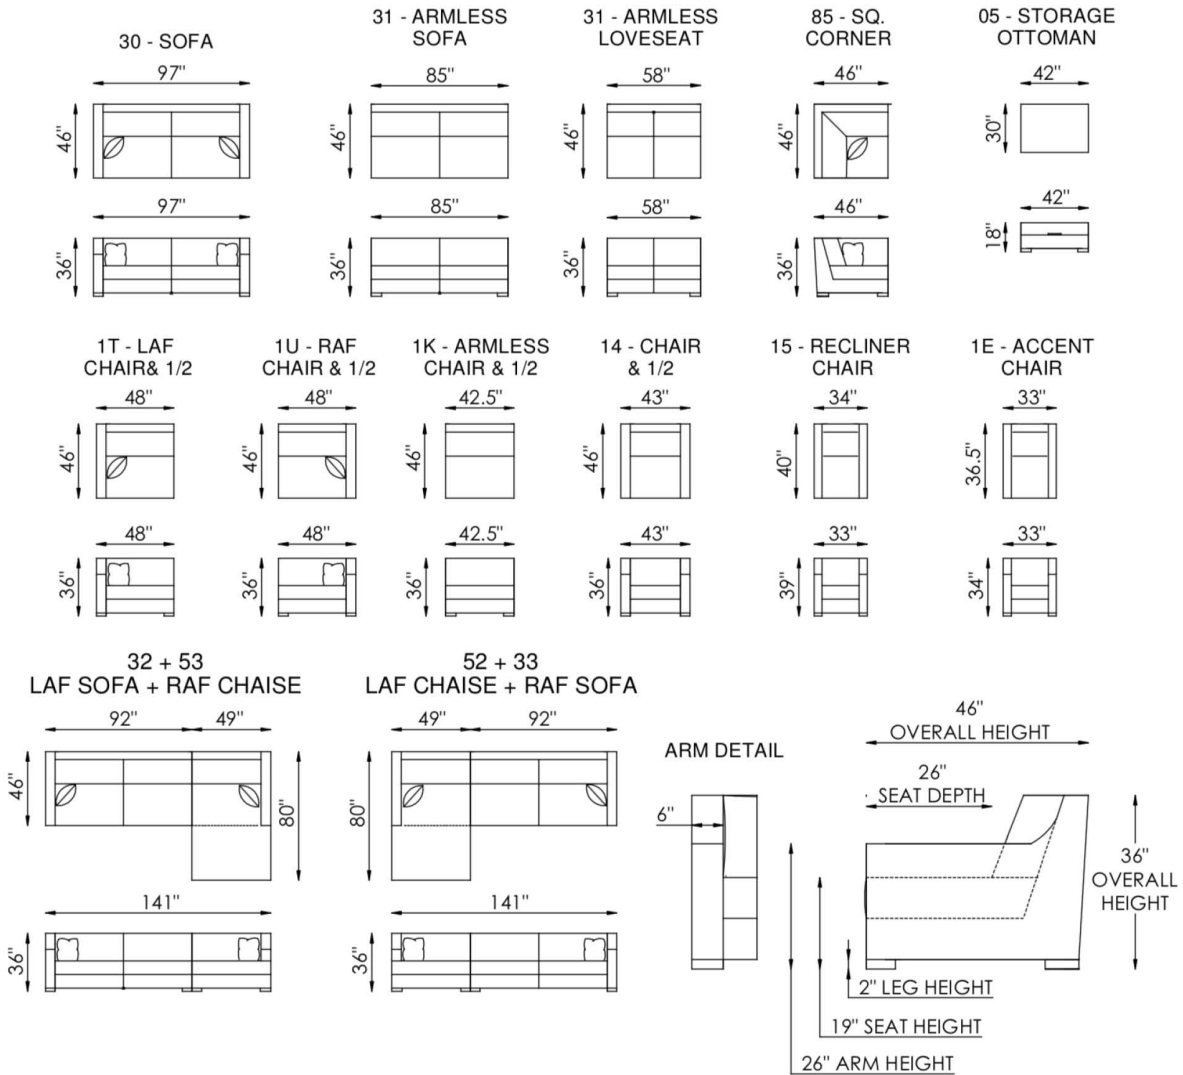

Veracruz

At Eleanor Rigby Home you can choose from our curated range of fabrics and leathers or provide your own. We offer a range of customization options, from hand-stitched leather to hand-finished treatments, metal and wood finishes. We welcome client specific designs and offer in-house design support and hands-on oversight throughout every phase of production. Visit Eleanorrigbyhome.com to see all options and to our customer service link for questions.