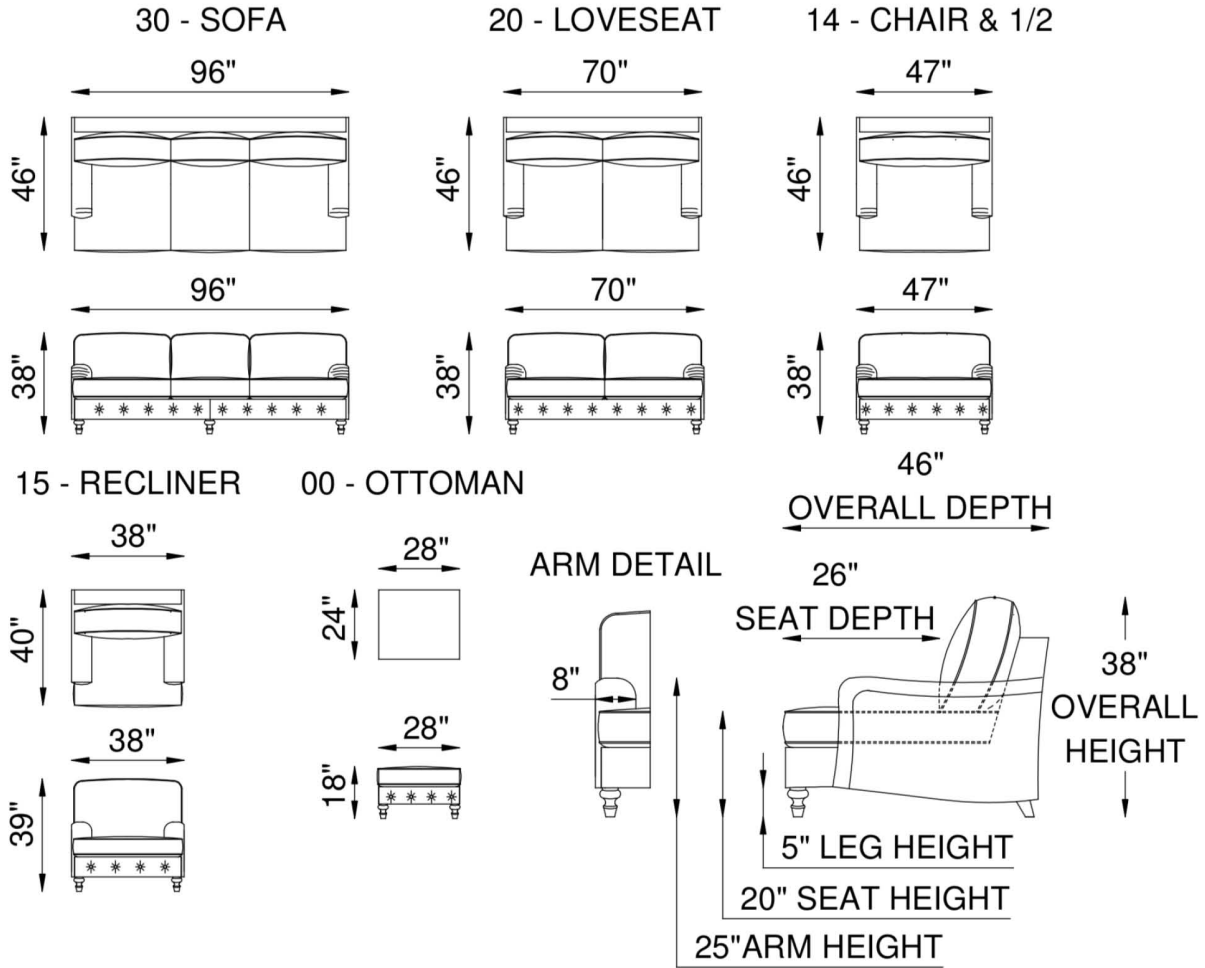

Wembley

At Eleanor Rigby Home you can choose from our curated range of fabrics and leathers or provide your own. We offer a range of customization options, from hand-stitched leather to hand-finished treatments, metal and wood finishes. We welcome client specific designs and offer in-house design support and hands-on oversight throughout every phase of production. Visit Eleanorrigbyhome.com to see all options and to our customer service link for questions.